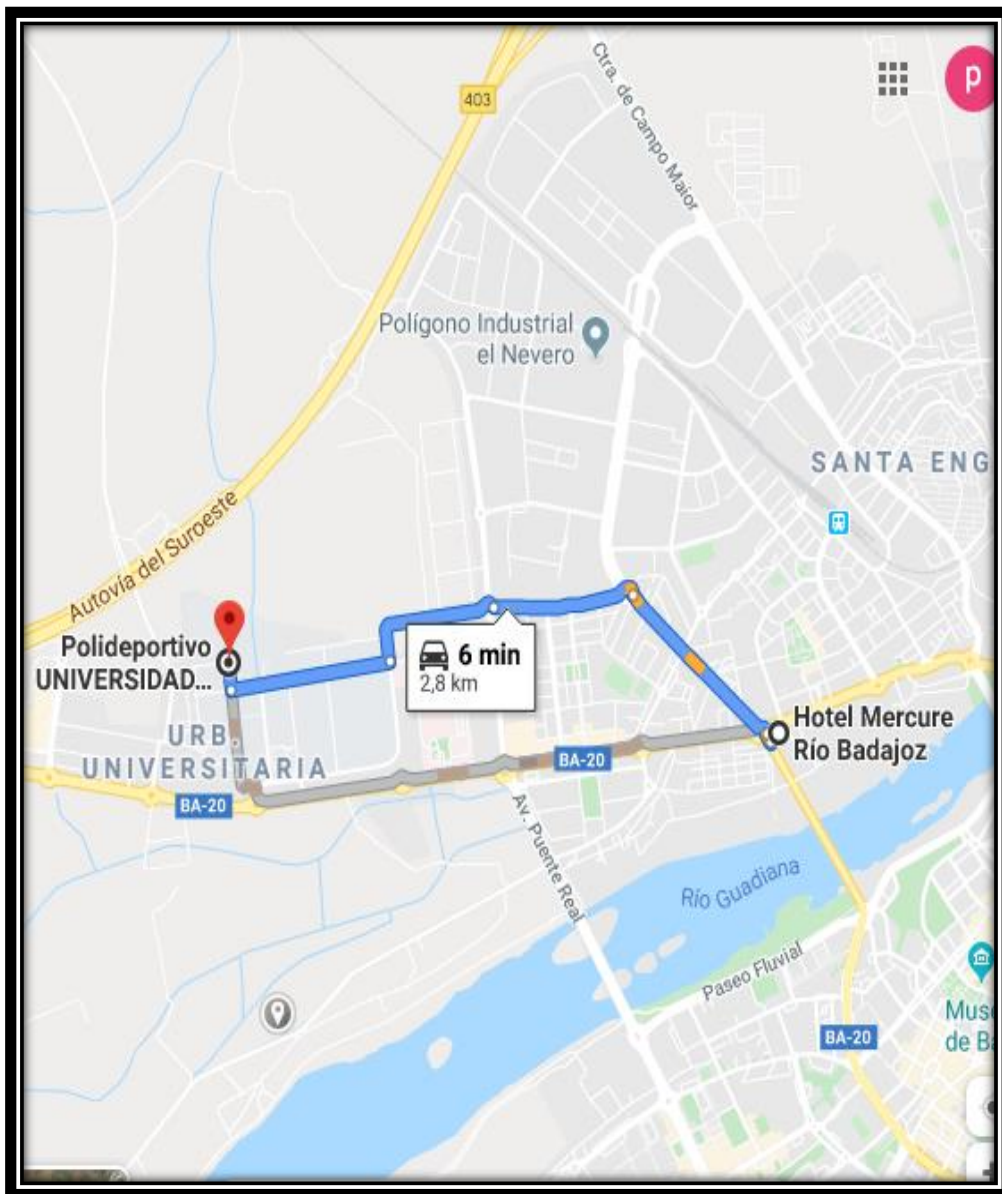

European Gasshuku
Katori Shintô ryû keikô.

Wednesday 6 May
Kenshinkan dôjô

Thursday 7, Friday 8 and Saturday 9.

Extremadura University.

From Mercure Rio Hotel to the University of Extremadura

From Kenshinkan dôjô to Extremadura University